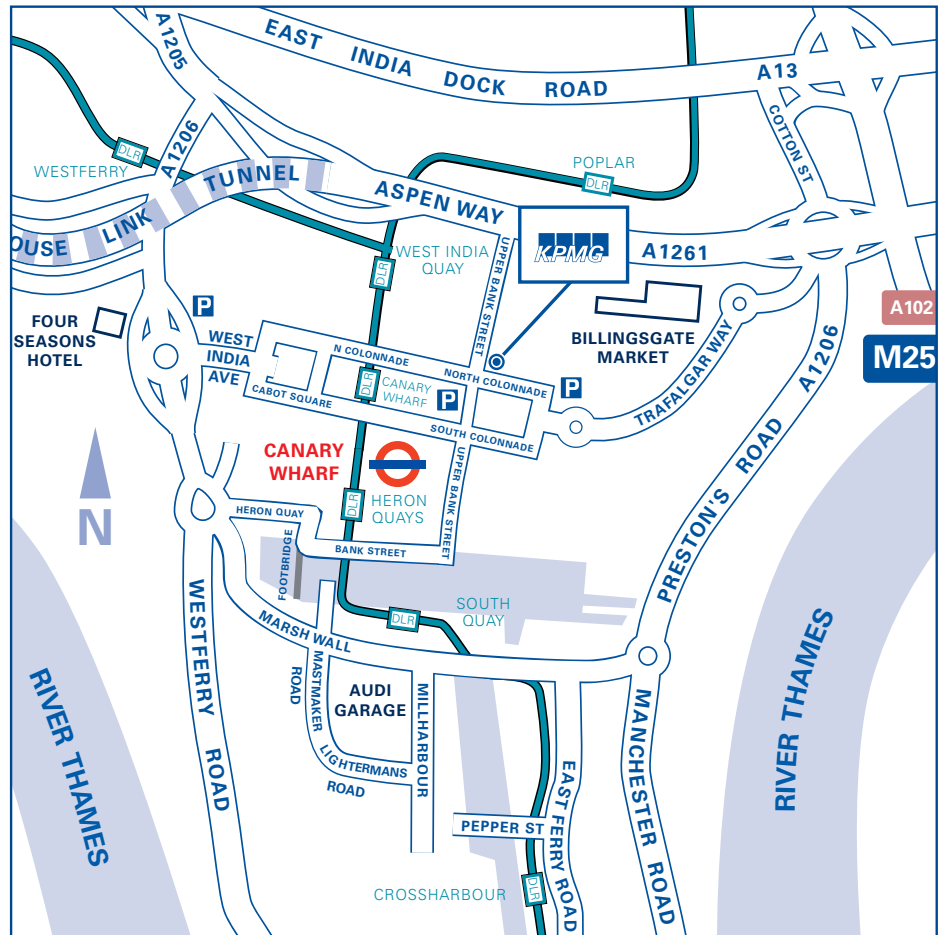

London Underground

The nearest Tube station is Canary Wharf on the Jubilee Line, which is a two minute walk to the office.

DLR

The nearest DLR station is Canary Wharf, which is a five minute walk to the office.

Parking

Public car parks are sign posted when entering the Canary Wharf estate.

Tram stop

Tram line

Source: KPMG LLP (UK)

www.kpmg.co.uk

kpmg.com/socialmedia

kpmg.com/app