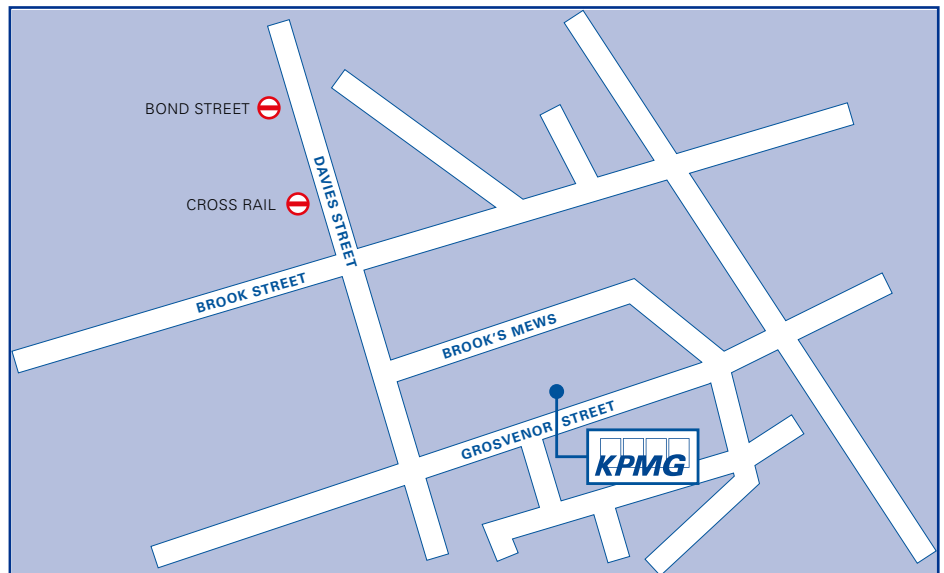

Number Twenty

Office Locator

KPMG LLP (UK)

Number Twenty, Grosvenor Street, London, W1K 4QJ

Visiting or travelling to Number Twenty

London Underground

The nearest tube station is Bond Street on the Central Line or Jubilee Line, a 3 minute walk from Number Twenty.

Parking

The nearest public car park is located on Grosvenor Hill, a 2 minute walk from Number Twenty.

Cycle Parking

A number of cycle racks are available. Please contact the Reservations Team for further details.

Source: KPMG LLP (UK)

www.kpmg.co.uk

kpmg.com/socialmedia

kpmg.com/app

© 2016 KPMG LLP, a UK limited liability partnership and a member firm of the KPMG network of independent member firms affiliated with KPMG International Cooperative ("KPMG International"), a Swiss entity. All rights reserved. Printed in the United Kingdom. The KPMG name and logo are registered trademarks or trademarks of KPMG International.

CRT052942 | January 2016.