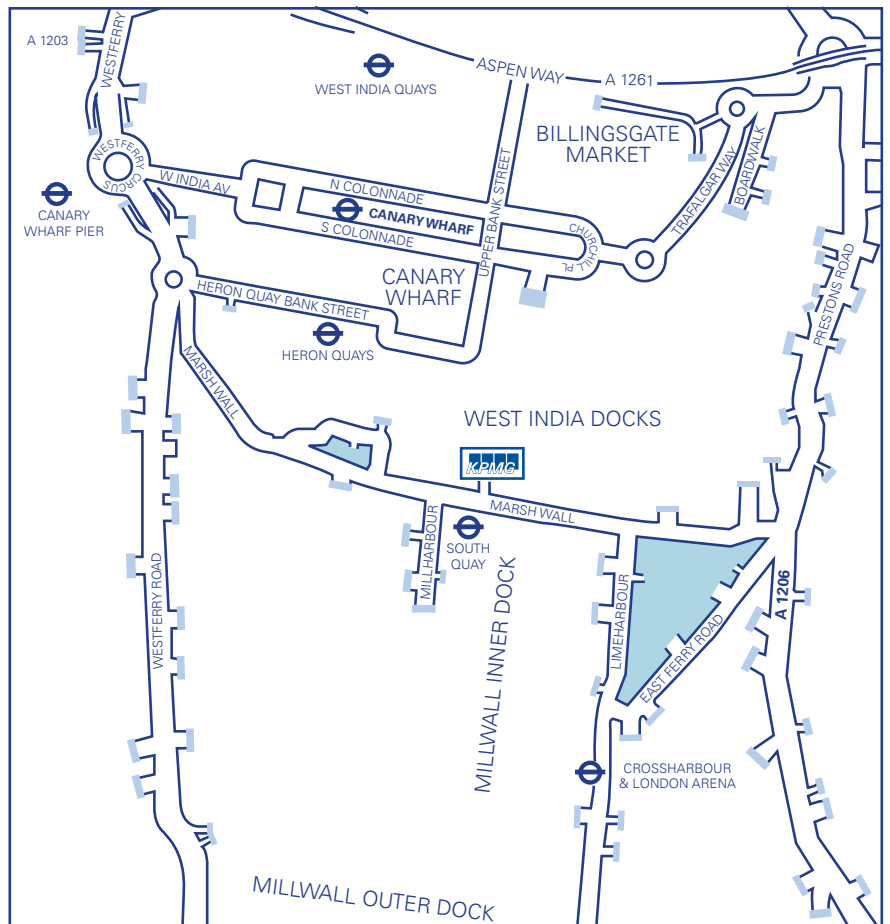

South Quay Building

Office Locator

KPMG LLP (UK)

South Quay Building, 7th Floor, Marsh Wall, London, E14 9SH

Switchboard: 020 7311 1000

Visiting or travelling to South Quay Building

Car

Due to the heavy traffic congestion in and around London, we would recommend you do not drive to the office but use the train and public transport services.

London Underground

The nearest Tube station is Canary Wharf on the Jubilee Line, which is a ten minute walk to the office.

DLR

The nearest DLR station is South Quay which is a five minute walk to the office.

Parking

Limited parking is available. Visitors must speak with the person they are visiting to organise a space prior to travelling.

Source: KPMG LLP (UK)

www.kpmg.co.uk

kpmg.com/socialmedia

kpmg.com/app

© 2016 KPMG LLP, a UK limited liability partnership and a member firm of the KPMG network of independent member firms affiliated with KPMG International Cooperative ("KPMG International"), a Swiss entity. All rights reserved. Printed in the United Kingdom. The KPMG name and logo are registered trademarks or trademarks of KPMG International.

CRT052942 | January 2016.