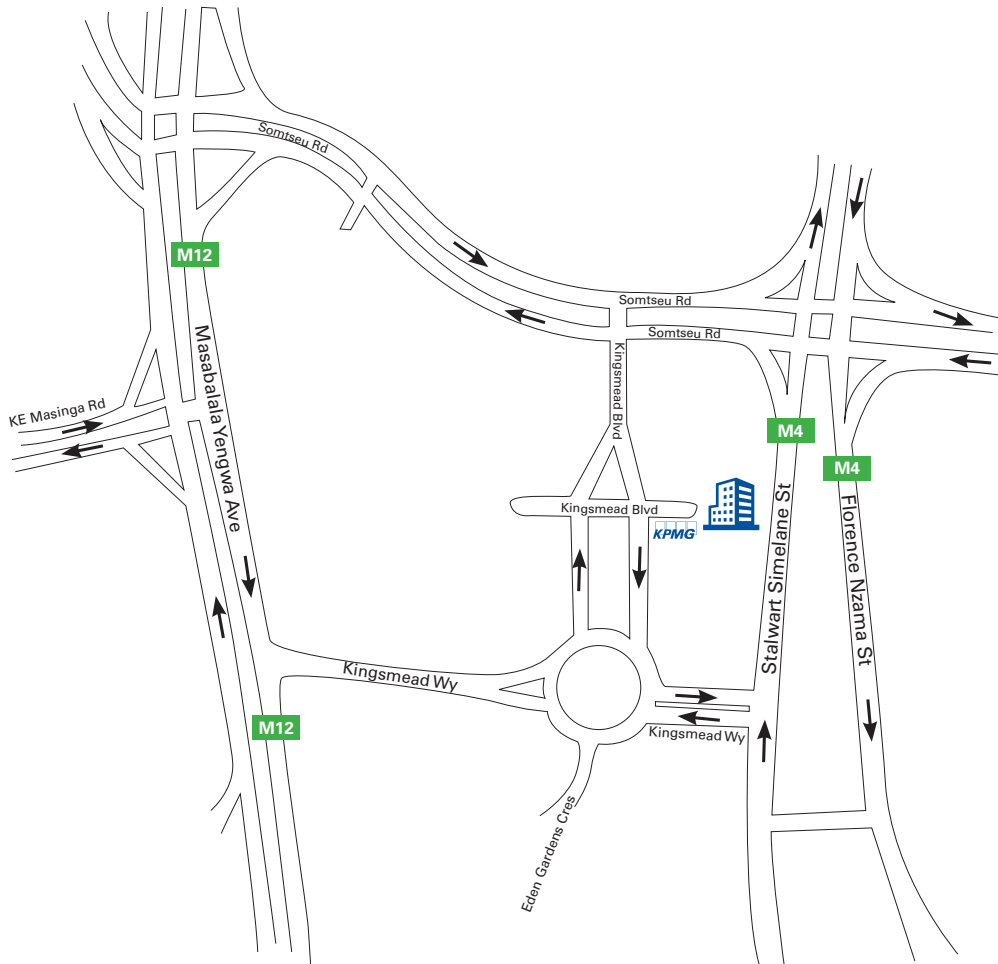

## 20 Kingsmead Boulevard

### GPS Coordinates

Latitude: -29.107857 | Longitude: 26.196029  
Kingsmead Office Park, 20 Kingsmead Boulevard,  
Kingsmead Office Park, Durban

### Directions:

**From the N3:** Head east on the N3, take exit 1 to merge onto M4/R102 towards the North Coast, continue to follow M4, turn left onto Eden Gardens Crescent, at the roundabout, continue straight onto Kingsmead Blvd, turn right to stay on Kingsmead Blvd.