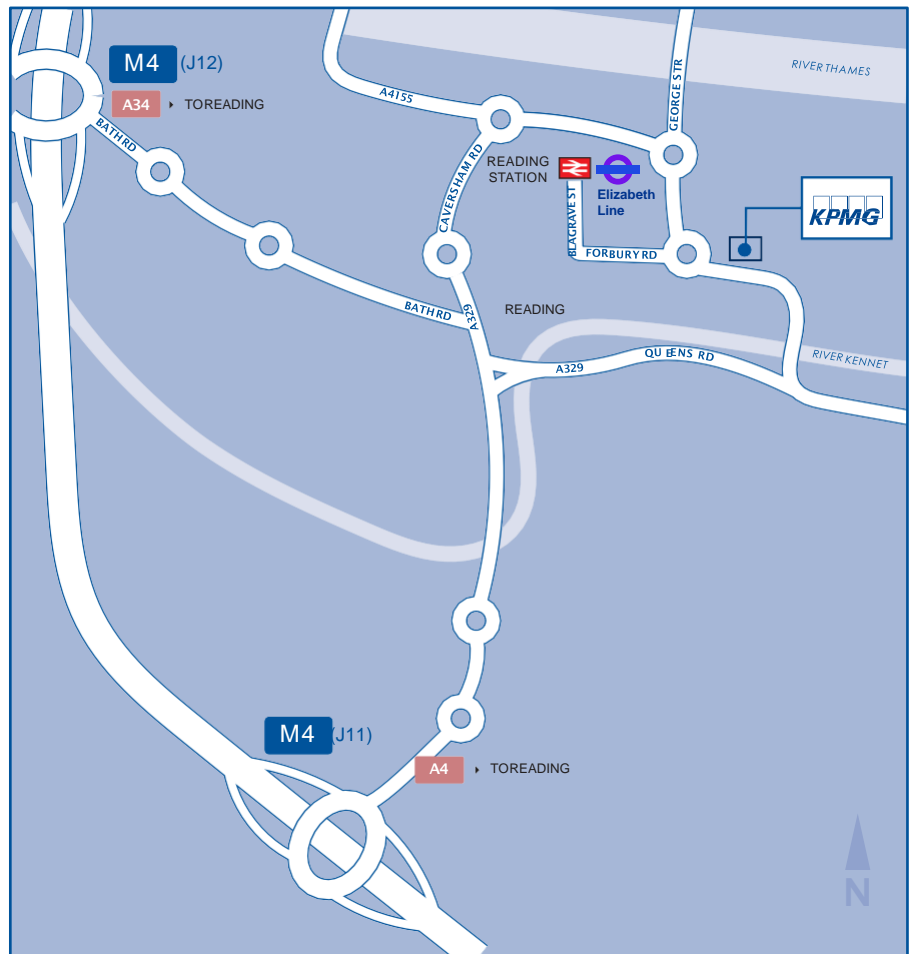

Reading

Office Locator
KPMG LLP (UK)

Two Forbury Place, 33 Forbury Rd, Reading, RG1 3AD

Switchboard: 0118 9642 000

Visiting or travelling to Reading

Car

At M4 junction 12: take the A4 exit to Theale/Reading (W). At the roundabout, take the 1st exit onto Bath Rd/A4. At the roundabout, take the 2nd exit and stay on Bath Rd/A4. At the roundabout, take the 1st exit and stay on Bath Rd/A4. Continue to follow Bath Rd. Continue onto Castle Hill/A4155. Continue to follow A4155. At the roundabout, take the 1st exit onto the A329 slip road. Merge onto A329. At the roundabout, take the 3rd exit onto Vastern Rd/A329. At the roundabout, take the 3rd exit and stay on Vastern Rd/A329. At the roundabout, take the 1st exit onto Forbury Rd/A329. Turn left. Turn right. 33 Forbury Rd, Reading RG1 3AD.

At M4 junction 11: Head west towards Biscuit Way. Turn left onto Biscuit Way. Continue onto Hurst Way. At the roundabout, take the 2nd exit onto S Oak Way. At the roundabout, take the 1st exit onto A33. At the roundabout, take the 2nd exit and stay on A33. Merge onto A329. At the roundabout, take the 3rd exit onto Vastern Rd/A329. At the roundabout, take the 3rd exit and stay on Vastern Rd/A329. At the roundabout, take the 1st exit onto Forbury Rd/A329. Turn left. Turn right. 33 Forbury Rd, Reading RG1 3AD.

Rail and Elizabeth Line

The nearest station is Reading, a five minute walk to and from the office.

Parking

Parking is only available for clients.

Source: KPMG LLP (UK)