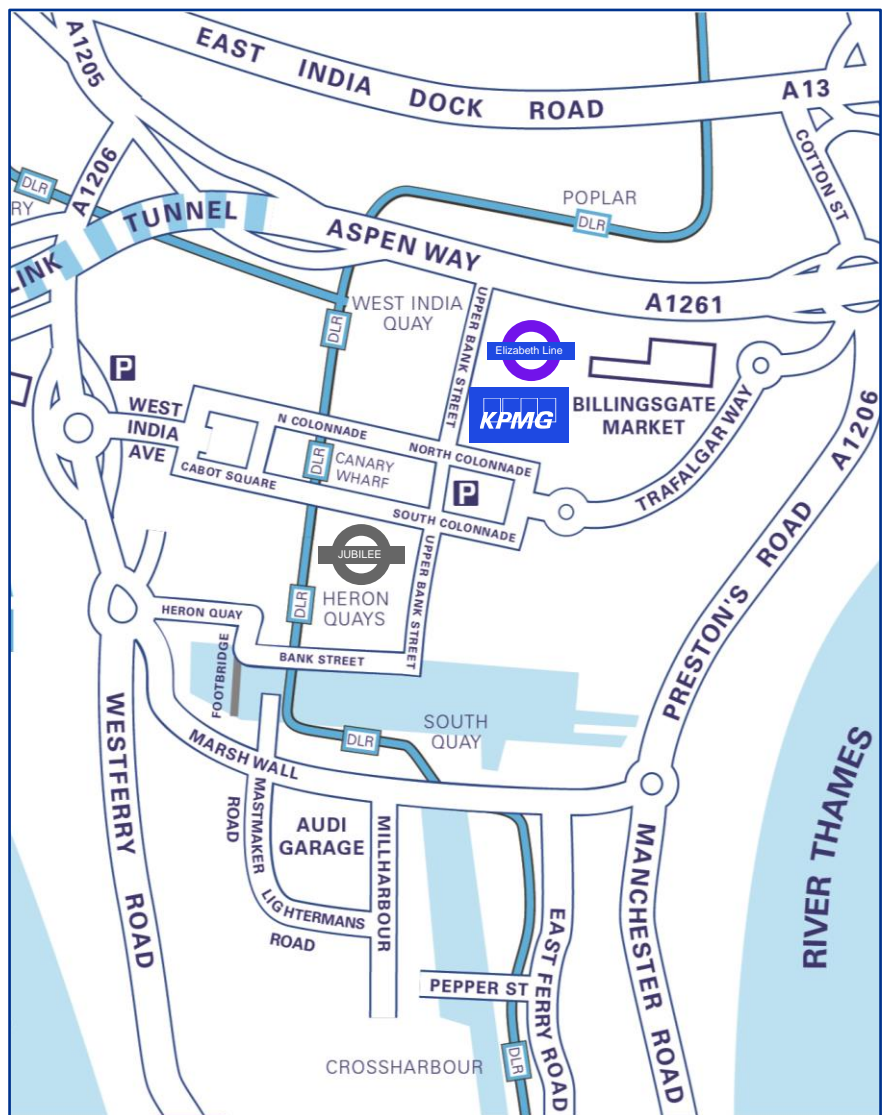

London Underground

The nearest Tube station is Canary Wharf on the Jubilee Line, which is a two minute walk to the office.

DLR

The nearest DLR station is Canary Wharf, which is a five minute walk to the office.

Parking

Public car parks are sign posted when entering the Canary Wharf estate.

Elizabeth Line

The nearest Elizabeth Line station is Canary Wharf, located 2 mins walk from the office in Crossrail.

Source: KPMG LLP (UK)