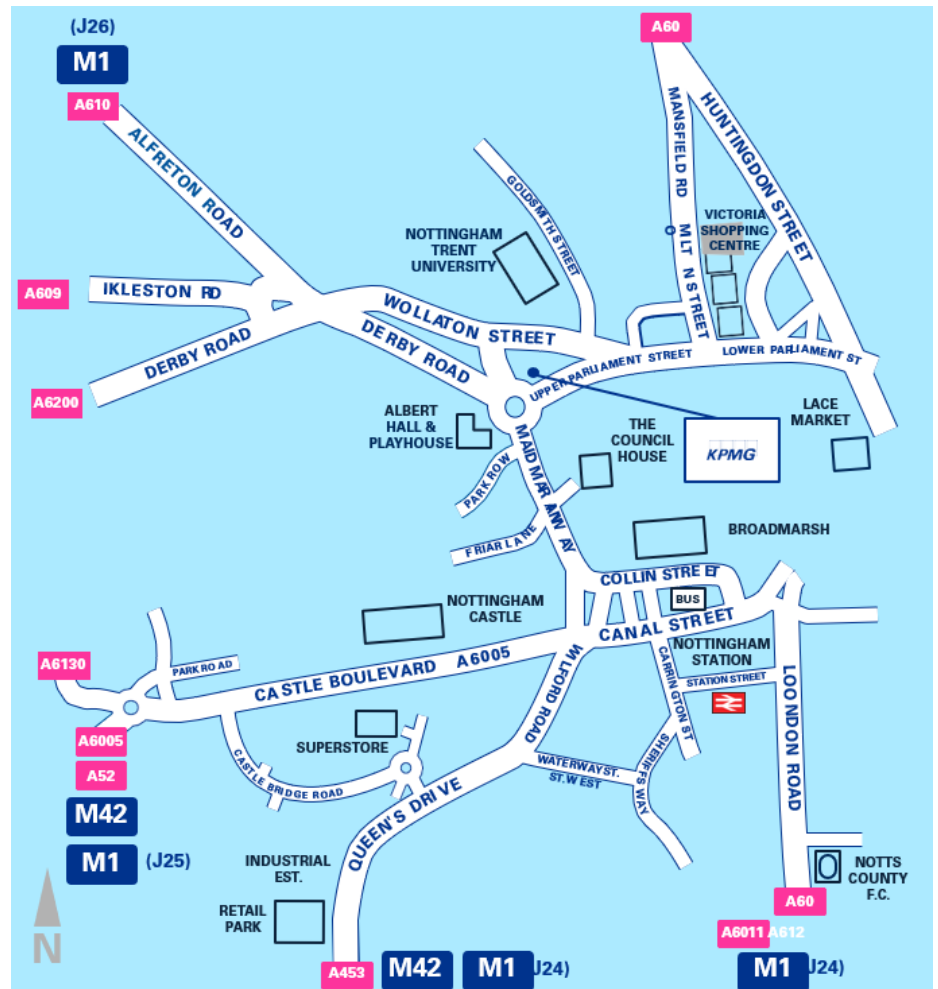

Nottingham

Office Locator

KPMG LLP (UK)

EastWest, Tollhouse Hill, Nottingham NG1 5FS

Switchboard: 0115 935 3535

Visiting or travelling to Nottingham

Rail

The nearest station is Nottingham Station, which is a fifteen minute walk to the office. Exit the station into Carrington Street, turn left at the Broad Marsh Shopping Centre and follow the pavement around to Maid Marian Way. The office is located on the right hand side just after the roundabout.

Car

Travelling via M1

Travelling from the North
Exit M1 junction 26 and follow the A610 to the city centre.

Travelling from East/West
Exit M1 junction 24 and follow the A453 into the City Centre. The office is located adjacent to the roundabout.

Parking

Limited parking is available. Visitors must speak with the person they are visiting to organise a space prior to travelling.

Source: KPMG LLP(UK)