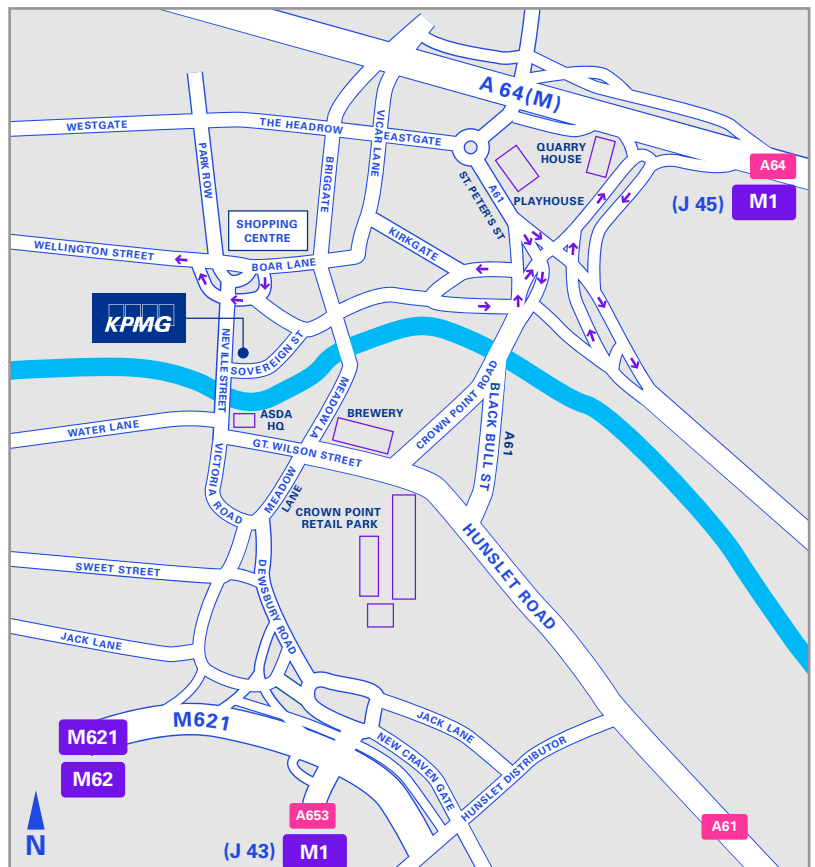

Leeds

Office Locator

KPMG LLP (UK)

1 Sovereign Square, Sovereign Street, Leeds, LS1 4DA

Switchboard: 0113 231 3000

Visiting or travelling to Leeds

Car

Please see overleaf for details on how to find us by car.

Rail

The nearest station is Leeds, which is a five minute walk to the office. Exit the station via the main entrances and bear right towards the stairs. Go down the stairs and turn right and cross the crossing, walk under the arches to your right and continue down Neville Street, at lights turn left onto Sovereign Street and building is on your left.

You can also enter/leave from the southern entrance of Leeds train station, by platform 16. Follow the directions to Granary Wharf, down the final escalator. In front of you is Granary Wharf. Turn right under the tunnels, then right again. Go straight across at the traffic lights in front of the Hilton to Sovereign Street. The office is on your left.

Parking

Limited parking is available. Visitors must speak with the person they are visiting to organise a space prior to travelling.

Source: KPMG LLP (UK)