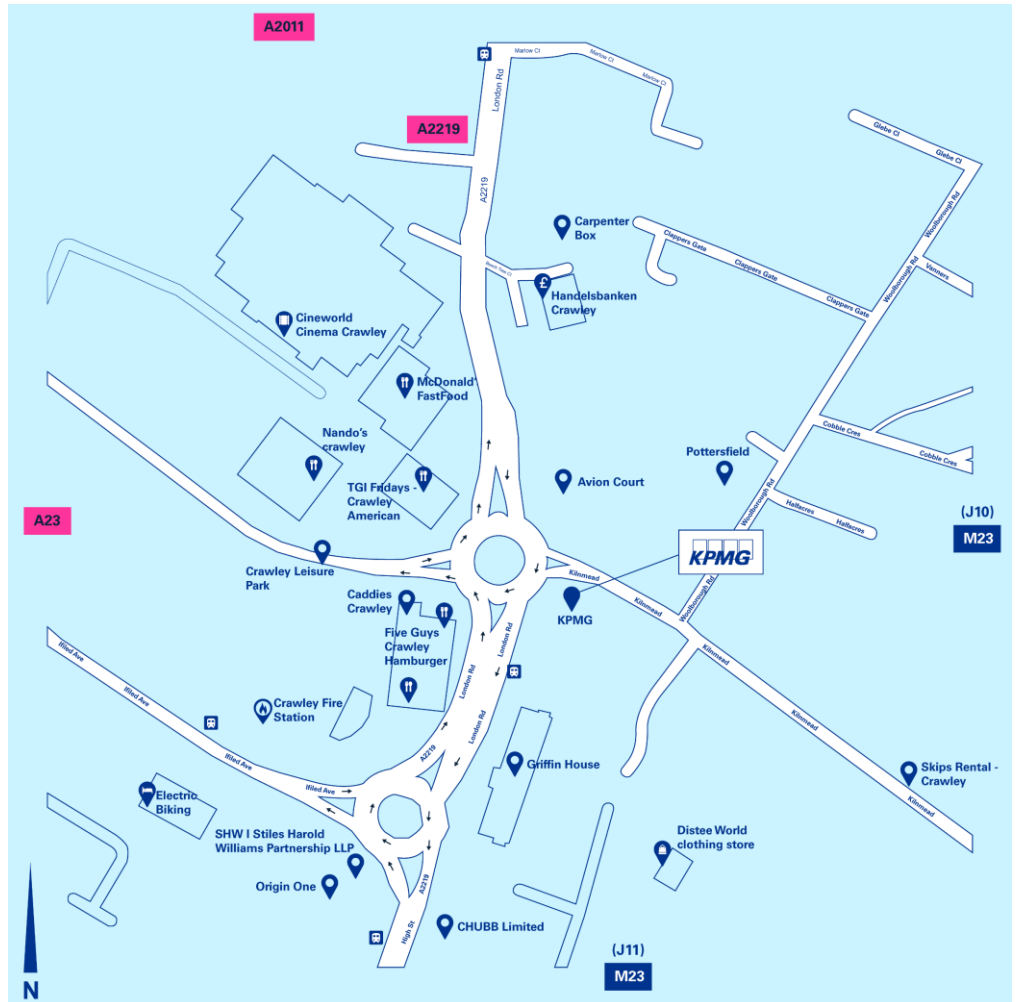

Gatwick

Office Locator
KPMG LLP (UK)

Global House, High St, Crawley RH10 1DQ

Switchboard: 01293 652 000

Visiting or travelling to Gatwick Car

At the M23, junction 11 exit, take the Brighton Road/B2114 exit. At the roundabout, take the 3rd exit onto Brighton Road/A23. At Southgate Roundabout, take the 2nd exit onto Crawley Avenue/A23. At Cheals Roundabout, take the 2nd exit and stay on Crawley Avenue/A23. At Ifield Roundabout, take the 3rd exit onto Ifield Avenue. At the roundabout, take the 1st exit onto London Road/A2219. Enter the roundabout and the office will be located on the right.

Rail

The nearest station is Crawley Railway station which is a 10 minute walk to the office.

Parking

There are limited parking facilities at the Gatwick office. Please speak to your host to arrange a parking space. There are NCP car parks located a short walk from the office.