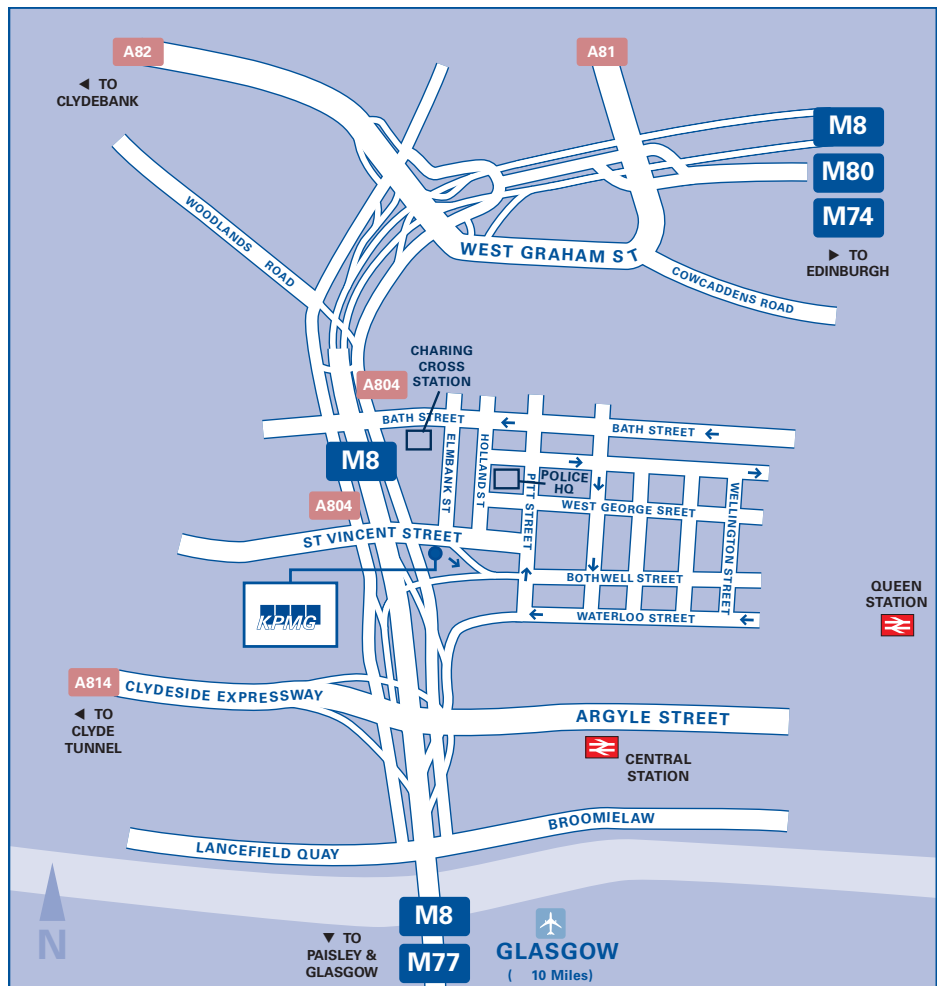

##### Approaching from the East

Exit the M8 at Jct 18 bearing left onto Sauchiehall Street. Take the first turning on the right to Elmbank Street down to the junction with St Vincent Street. St Vincent Plaza is just across the road on the right.

##### Approaching from the West (Airport)

Exit M8 Jct 19 onto Bothwell Street. Take the first left into Pitt Street. Take the first turning on the left into St Vincent Street where you will find St Vincent Plaza on the left hand side at the junction with Elmbank Street.

#### Rail

The nearest stations are Glasgow Queen Street and Glasgow Central. Both are a fifteen minute walk to the office.

Source: KPMG LLP (UK)

[www.kpmg.co.uk](http://www.kpmg.co.uk)

[kpmg.com/socialmedia](http://kpmg.com/socialmedia)